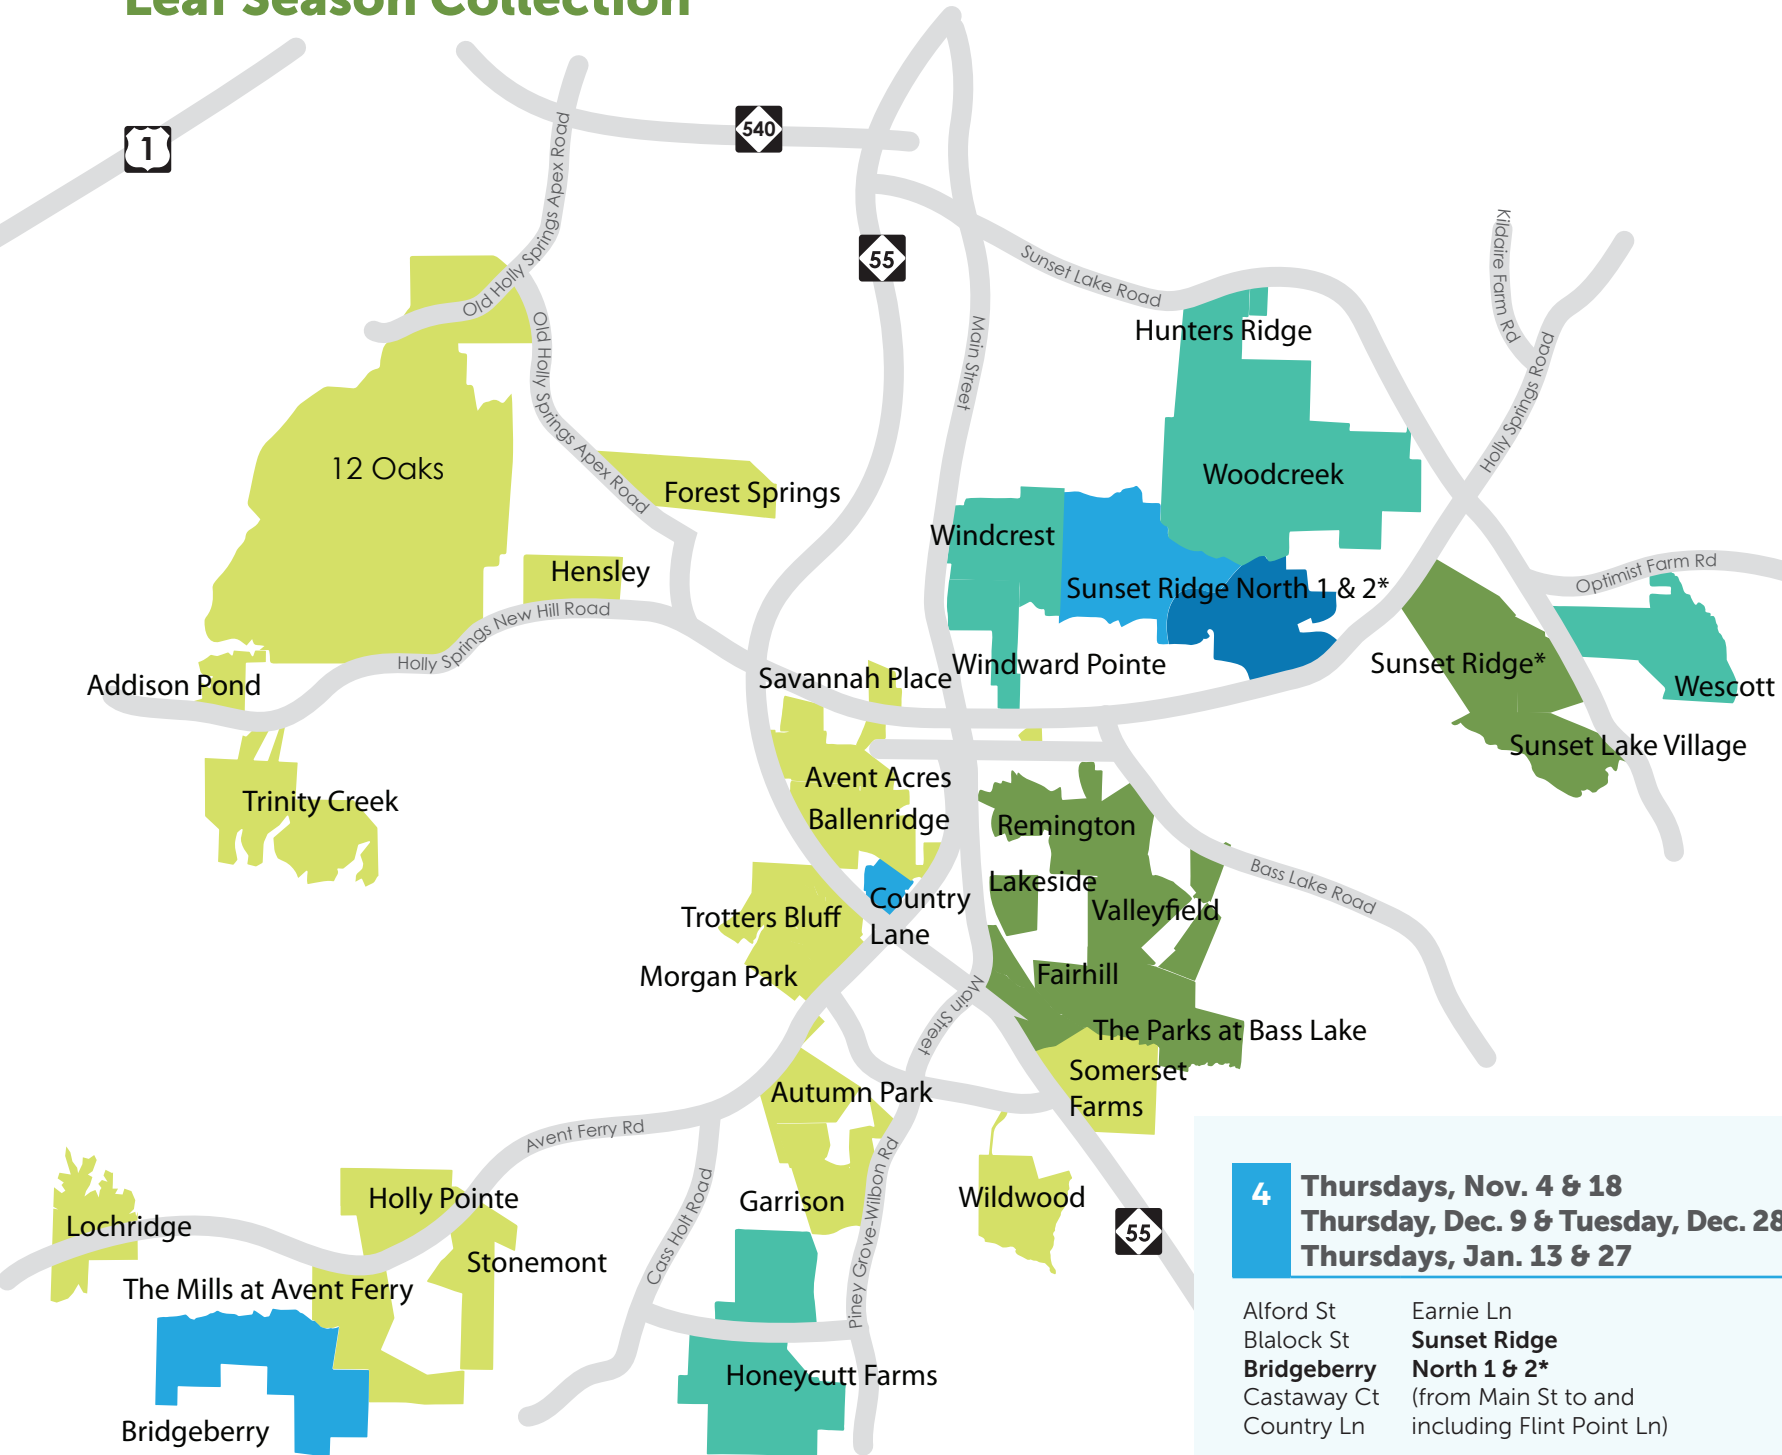

Leaf Season Collection

1 Mondays, Nov. 1 & 15 \ Dec. 6 & 20 \ Jan. 10 & 24

Fair Hill
Lakeside
Lakeview Estates
Main Street Square
Park Ave
Parkside Village
Remington
Sunset Lake Village

Sunset Ridge South*
(Sunset Fairways Dr/
Kenmont area)
The Parks at Bass Lake
Valleyfield
Westview
Whitney Village
Woodcliff

2 Tuesdays, Nov. 2 & 16 \ Dec. 7 & 21 \ Jan. 11 & 25

Addison Pond
Autumn Park
Avent Acres
Avent Ferry Rd
Avent Glen
Ballenridge
Ballentine St
Cross Pointe Village
Forest Springs
Garrison
Glenwood
Grigsby Ave
Hensley
Holly Pointe
Lochridge
Main St

Morgan Park
New Hill Rd
Old Holly Springs Apex Rd
Savannah Place
Somerset Farm
Stinson Ave (Grigsby Ave to
Womble Park)
Stonemont
The Mills at Avent Ferry
Third St
Trinity Creek
Trotter Bluffs
Twelve Oaks
W Holly Springs Rd
Wildwood

3 Wednesdays, Nov. 3 & 17 \ Dec. 8 & 22 \ Jan. 12 & 26

Harvest Walk
Honeycutt Farm
Hunters Woods
Wescott

Windcrest
Windward Pointe
Woodcreek

4 Thursdays, Nov. 4 & 18 Thursday, Dec. 9 & Tuesday, Dec. 28 Thursdays, Jan. 13 & 27

Alford St
Blalock St
Bridgeberry
Castaway Ct
Country Ln

Earnie Ln
Sunset Ridge
North 1 & 2*
(from Main St to and
including Flint Point Ln)

5 Fridays, Nov. 5 & 19 Friday, Dec. 10 & Wednesday, Dec. 29 Fridays, Jan. 14 & 28

Elm St
Hickory Ave
Maple Ave
Oak Ave
Pine Ave

Rogers Circle
Sunset Ridge North 1 & 2*
(from Flint Point Ln east)
Turner St
Utley St